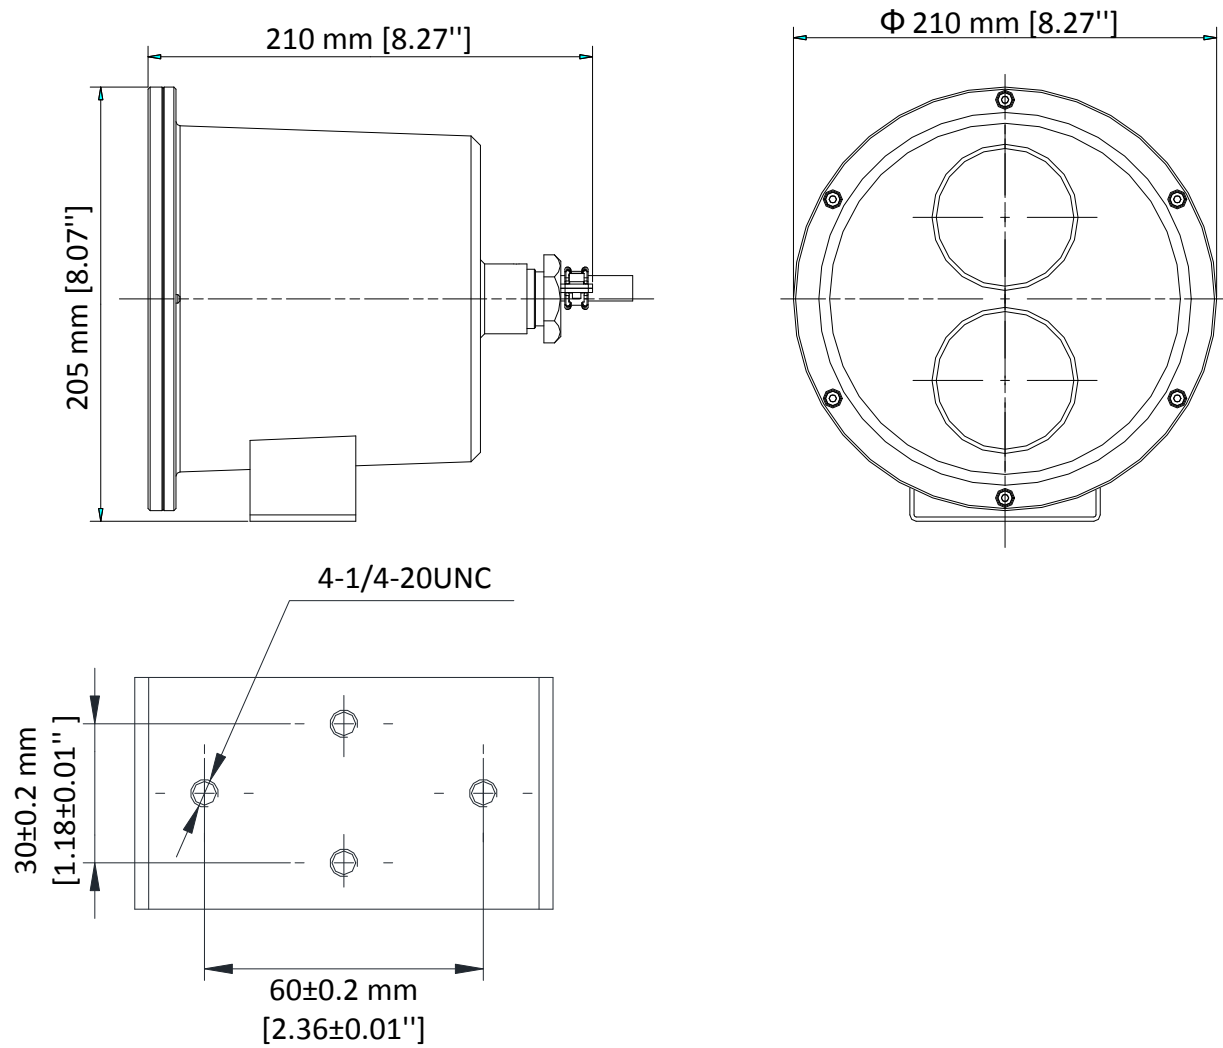

Available Model

DS-2XC6225G0-L

Dimension