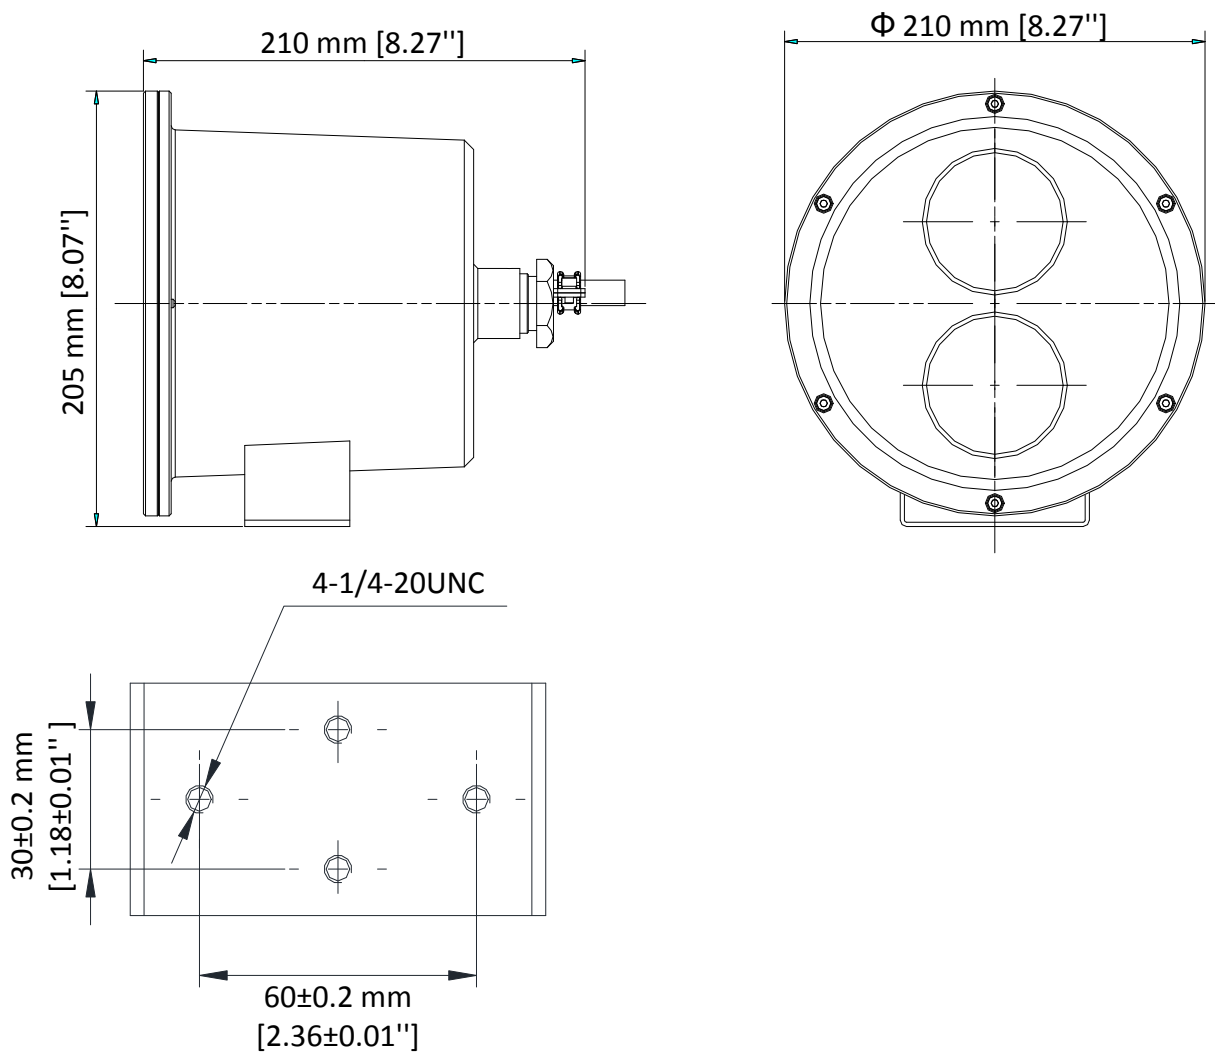

Available Model

DS-2XC6224G0-L (2.0/2.8/4 mm)

Dimension